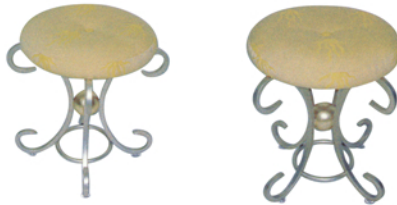

Newman - Frey

PRECIOUS METALS

Brentwood Foot Stool
Size: 12" D.A. X 17" High
Custom Sizes Available

Christel Foot Stool # 282A
Size: 15" Dia. X 18" O.A. High
Uph: 12: Dia.
Custom Sizes Available