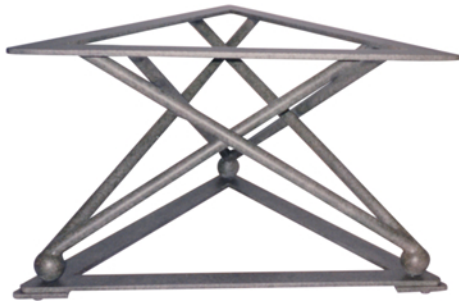

# *Newman - Frey*

PRECIOUS METALS

*Jack Coffee Table # 929*  
*Size: Top Triangle 28"*  
*17" High*