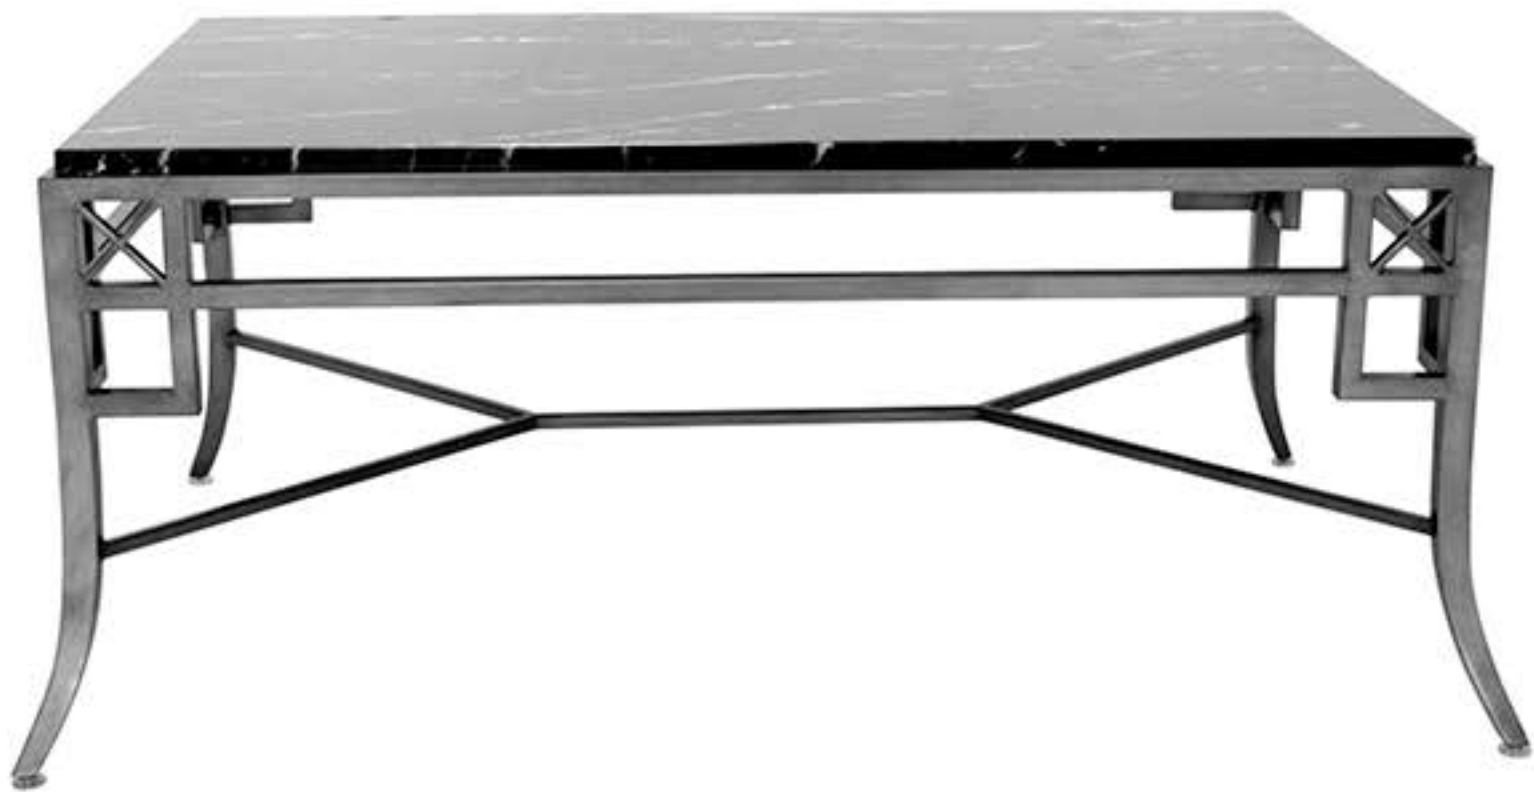

*Newman - Frey*

PRECIOUS METALS

*Brandon Coffee Table*

*Size: 26" x 42 x 19" High*

*Top: Marble*

*Finish: Pewter*